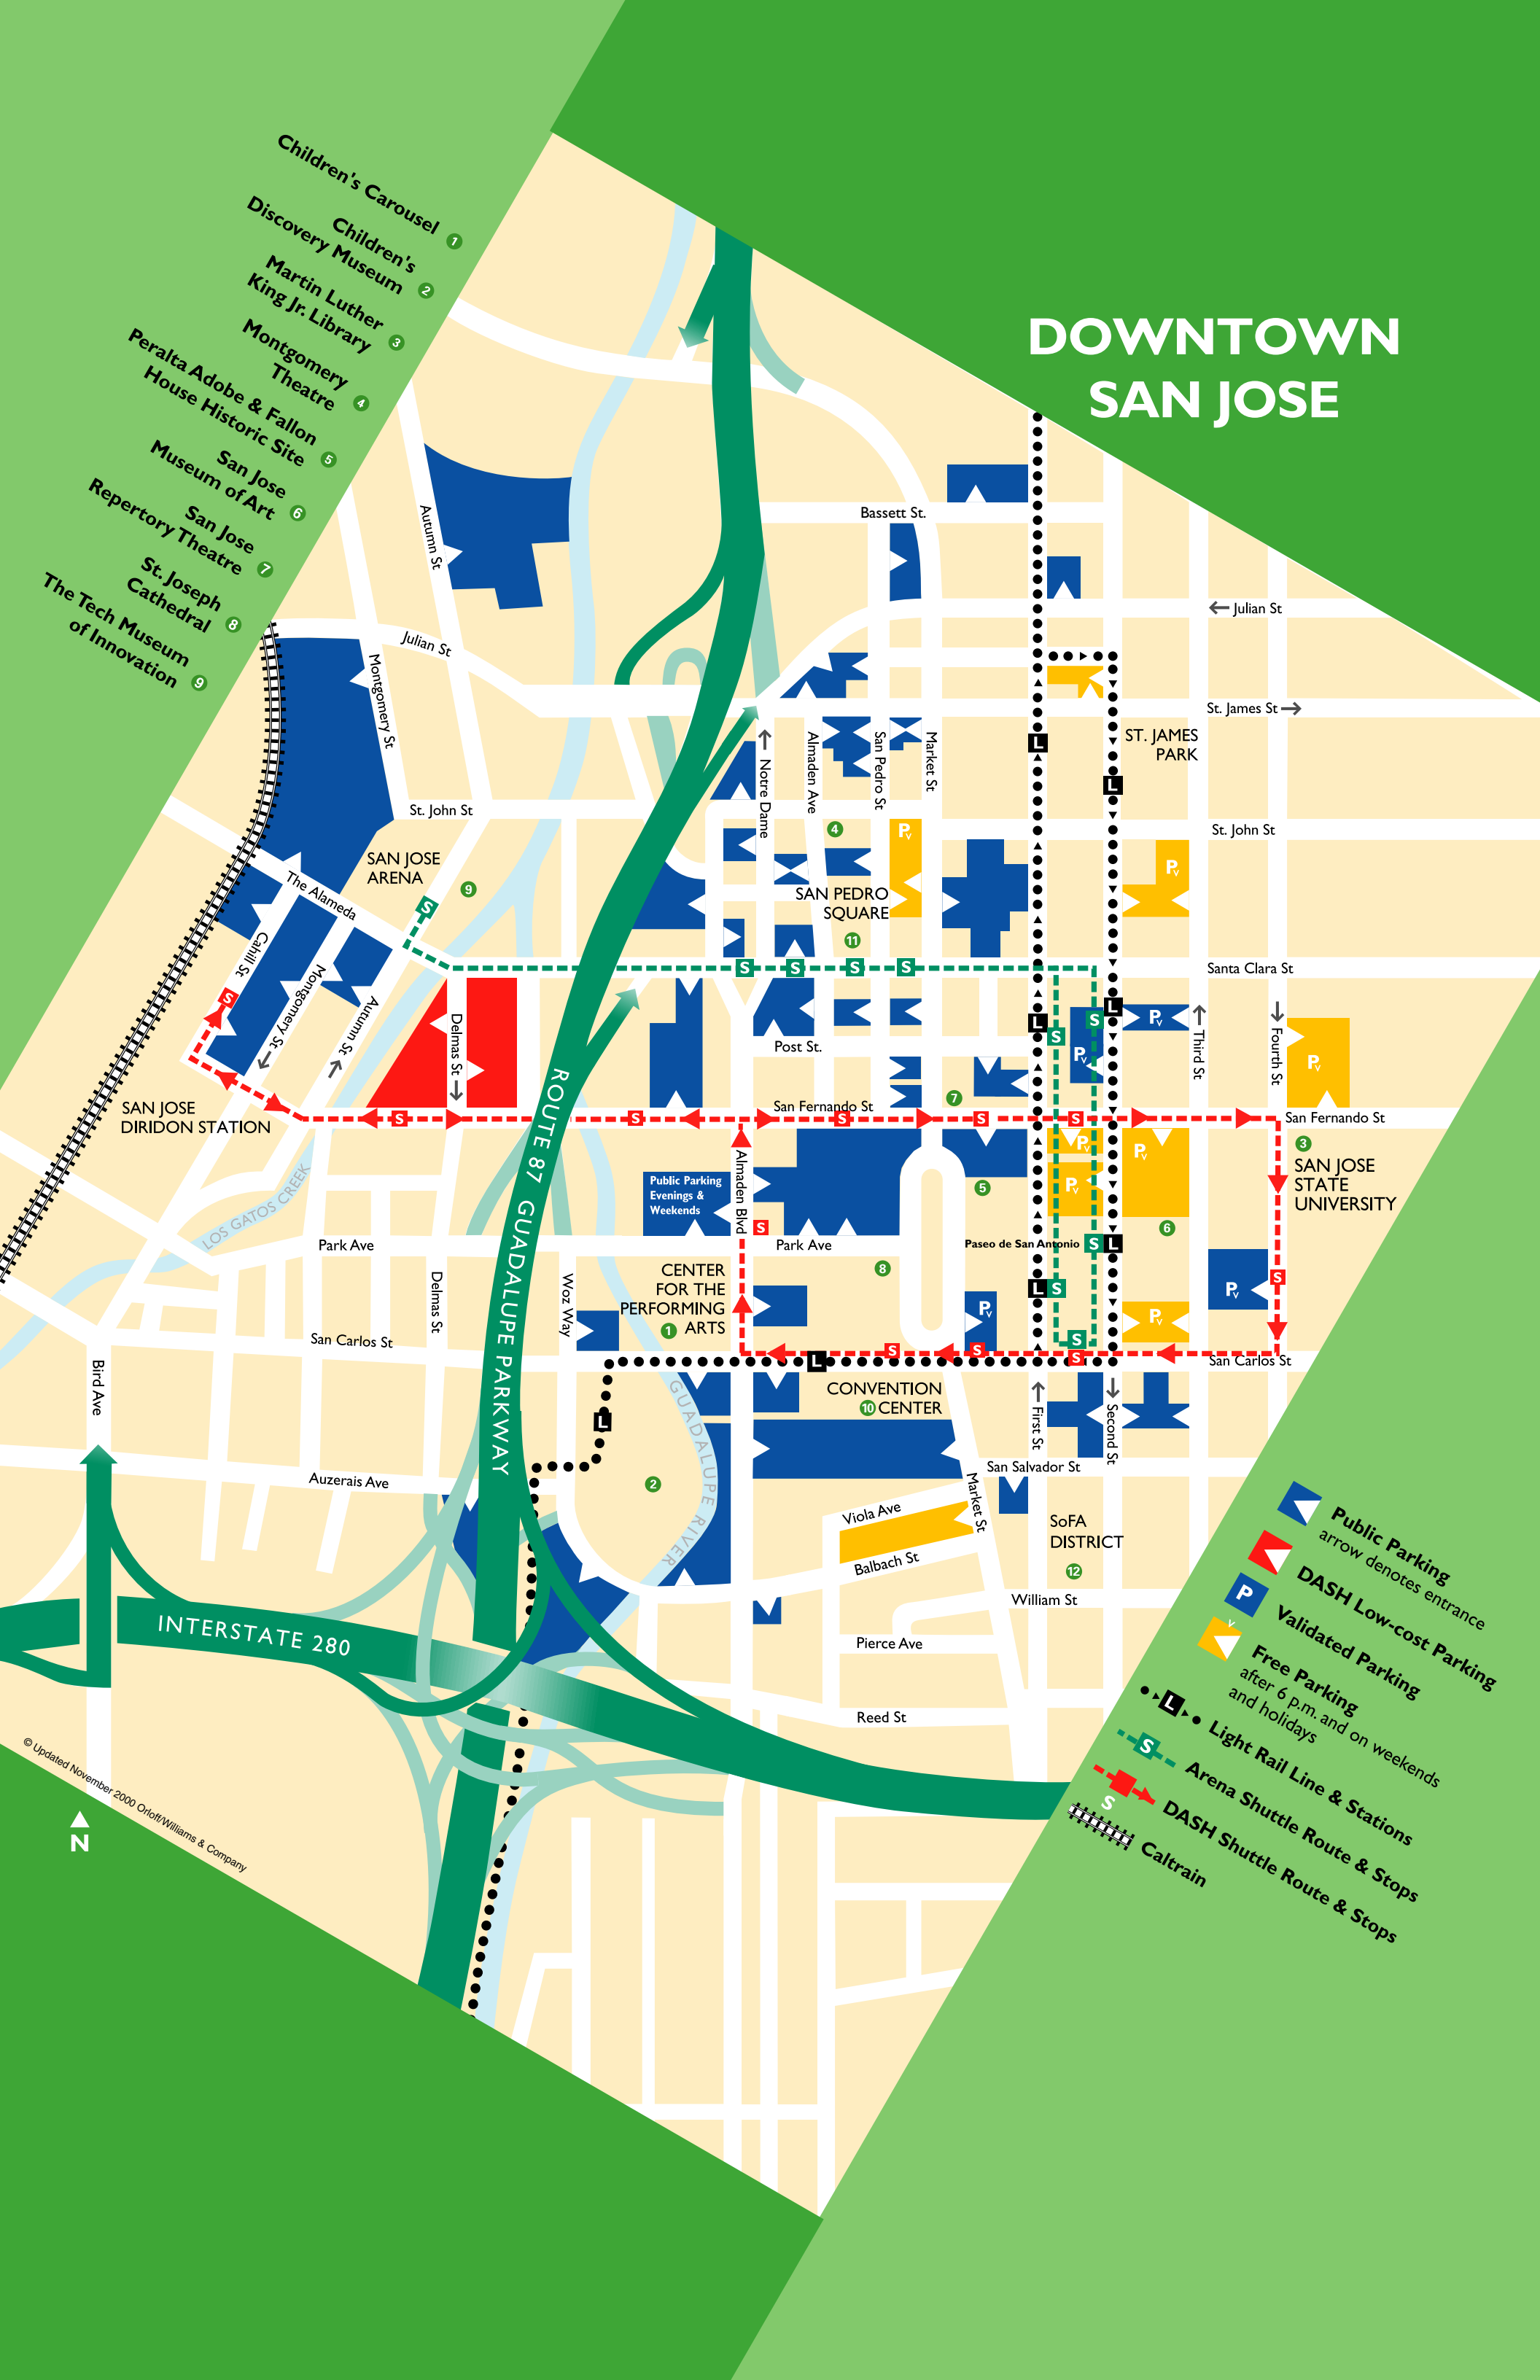

# DOWNTOWN SAN JOSE

- Public Parking  
arrow denotes entrance
- DASH Low-cost Parking
- Validated Parking
- Free Parking  
after 6 p.m. and on weekends and holidays
- Light Rail Line & Stations
- Arena Shuttle Route & Stops
- DASH Shuttle Route & Stops
- Caltrain